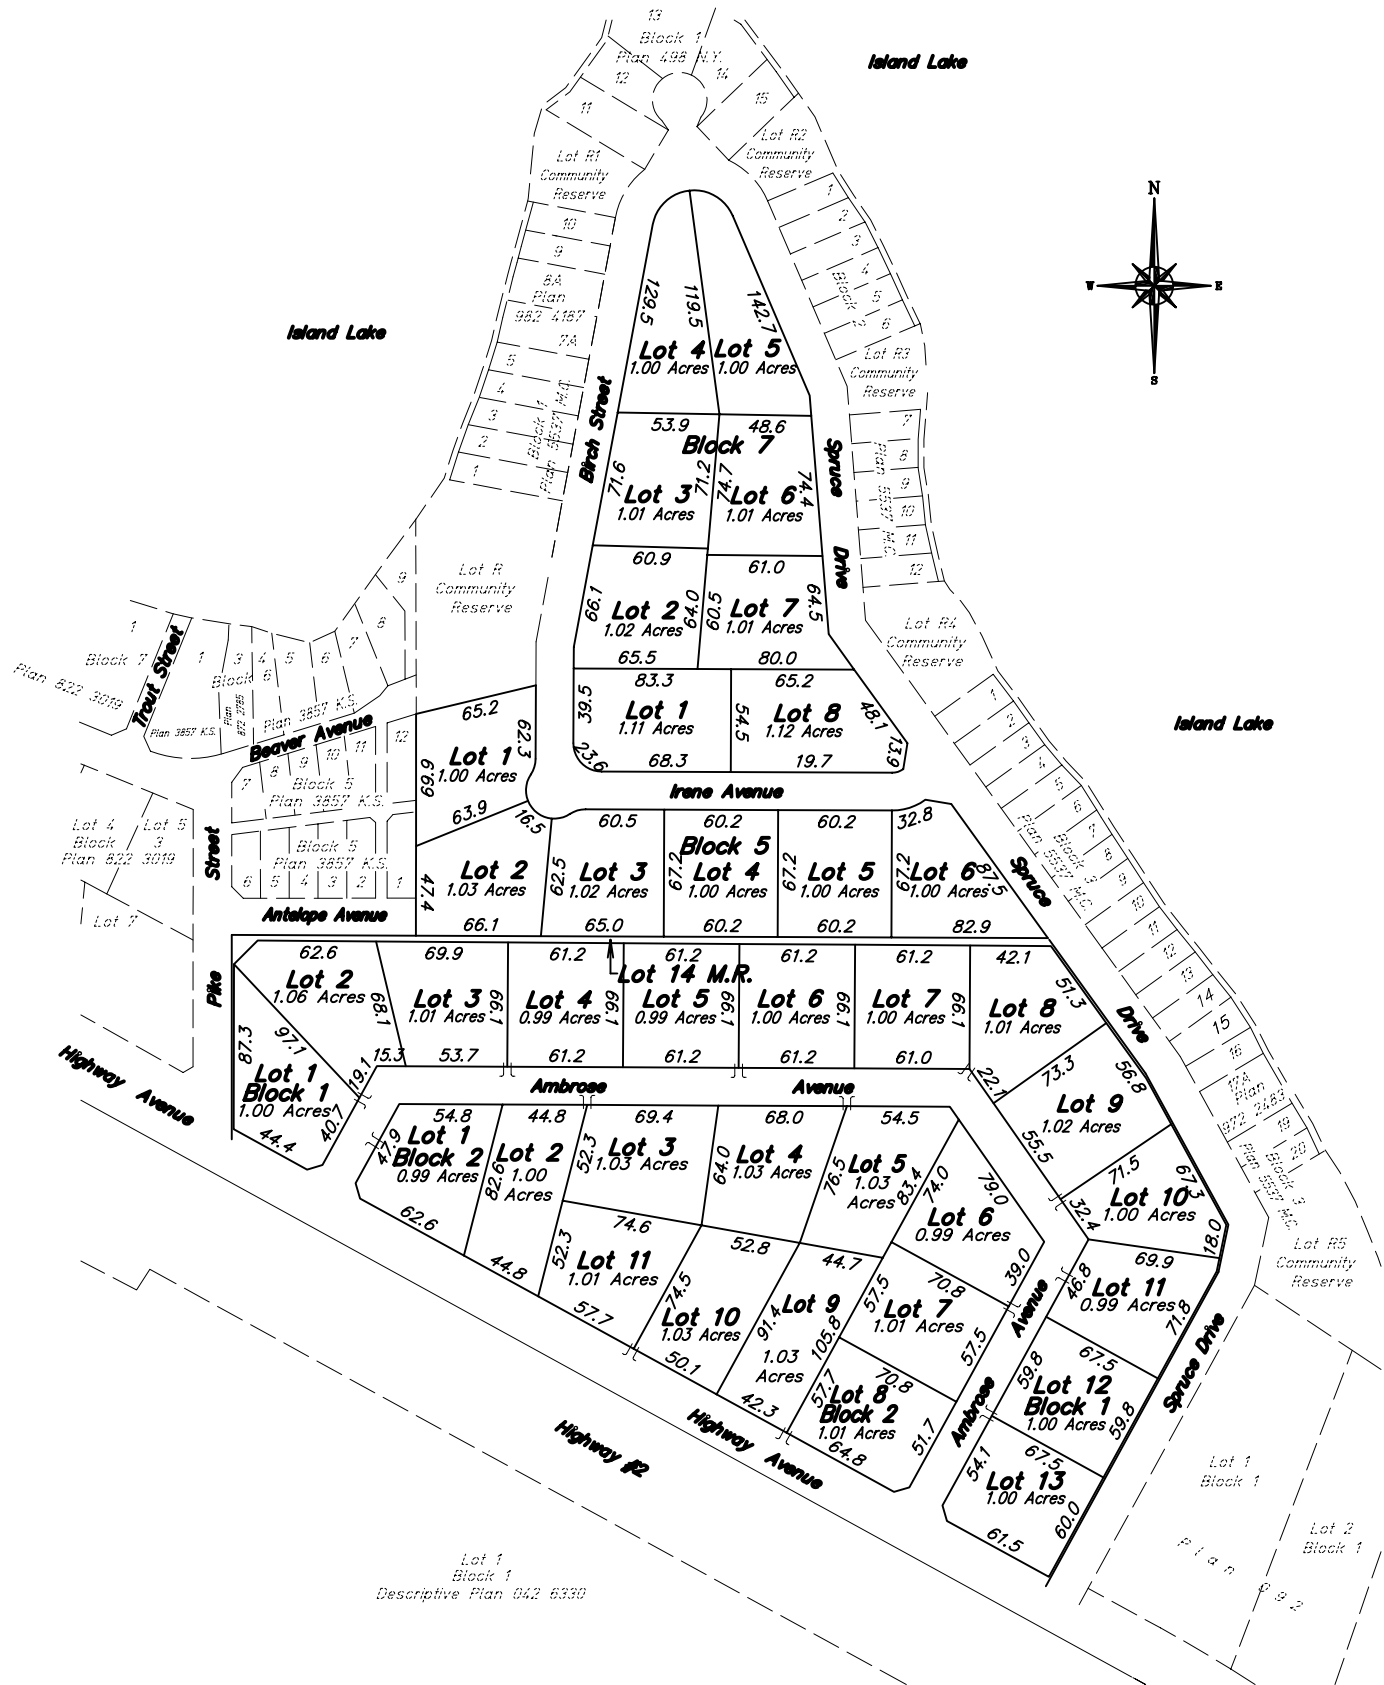

Shank Country Estates

Lot 1
Block 1
Descriptive Plan 042 6330

Utilities have not been located for this plan
Locate utilities prior to construction.